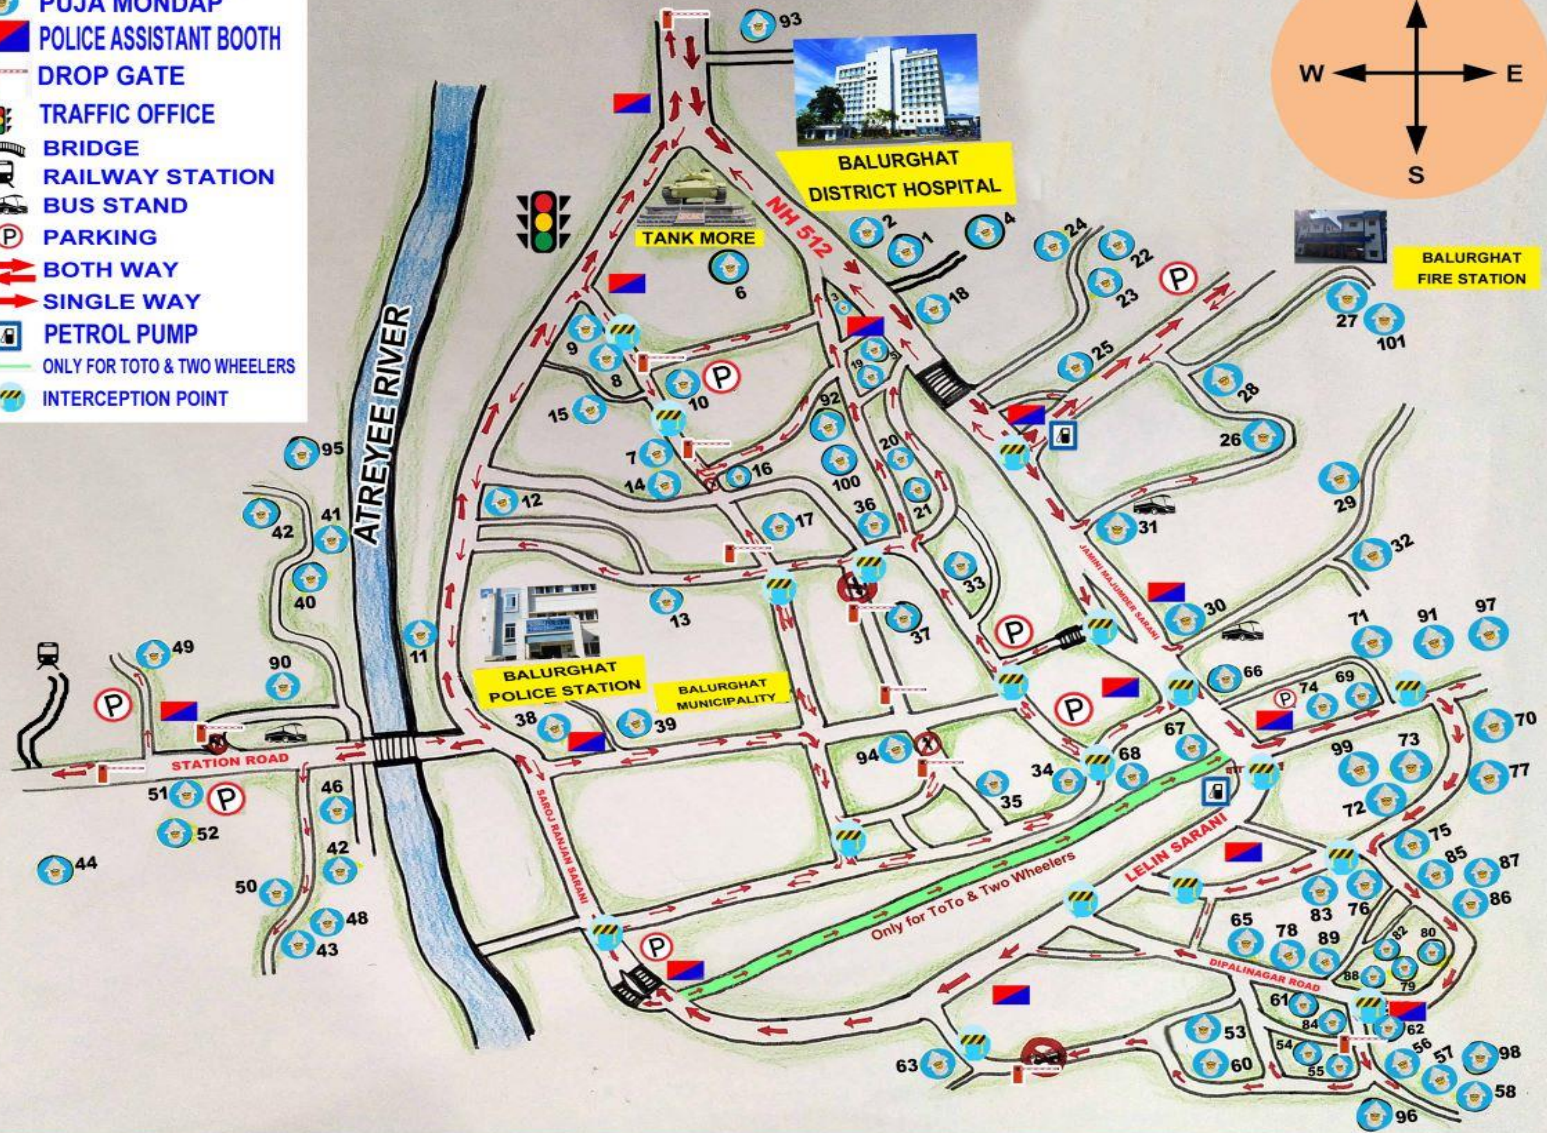

# BALURGHAT TOWN DURGA PUJA GUIDE MAP 2024

## LIST OF PUJA MONDAPS

- 1 PURBACHAL PALLY BARAT SANGHA
- 2 BALURGHAT POLICE LINE DURGA PUJA
- 3 BIRDHA MAHILA DURGA PUJA COMMITTEE
- 4 KALUMI MAHAPATRA BAROYARI MAHILA DURGA PUJA COMMITTEE
- 5 NEW TOWN PALLY PATHAGAR
- 6 MILANMOYI MAHILA SARBAJANIN DURGA PUJA COMMITTEE
- 7 CHAKHBABANI NINE JEWELS CLUB
- 8 NORTH CHAKHBABANI UTTARAN PALLY
- 9 MILAN SANGHA
- 10 BALURGHAT UTTAMASHA CLUB
- 11 SABYASACHI CLUB & LIBRARY
- 12 BALURGHAT TRIDHARA CLUB
- 13 SHIBTALI CLUB
- 14 BALURGHAT SANKET CLUB
- 15 NORTH CHAKHBABANI NABIN SATHI
- 16 UTTARAYAN CLUB & LIBRARY
- 17 M S CHAKHBABANI BRATI SANGHA & LIBRARY
- 18 KANTI CHAKRA CLUB
- 19 DURGABARI ACADEMY
- 20 MATRI SHAKTI SANGHA LIBRARY
- 21 DISHARI CLUB
- 22 AMRA SABAI MAHILA DURGA PUJA COMMITTEE
- 23 SALT LAKE WOMAN SARBAJANIN MAHILA DURGA PUJA COMMITTEE
- 24 DURGESHWARI MAHILA DURGA PUJA COMMITTEE
- 25 KHAYALI SANGHA & LIBRARY
- 26 BANGABASHI MAHILA DURGA PUJA COMMITTEE
- 27 MANGALPUR MAHILA KALYAN SAMITY
- 28 ARABINDA SANGHA CLUB & LIBRARY
- 29 YUBASHAKTI SANGHA
- 30 PURBASHA CLUB
- 31 MIS ARYA SAMITY
- 32 B.L.G. KSHUDIRAV SARANI MAHILA ACADEMY
- 33 MAHAMAYA CLUB
- 34 FIVE BULET CLUB
- 35 DAKBANGLAW BAROYARI MANDIR SAMITY
- 36 COWROUNGI CLUB
- 37 AVIJATRI CLUB
- 38 CHAKHBABANI BAROWARI KALIBARI
- 39 THANA ABASHON MAHILA DURGA PUJA COMMITTEE
- 40 DAKRA SPORTING CLUB
- 41 DAKRA MAHA MAYA PUJA COMMITTEE
- 42 DAKRA AGRADYUT SPORTING CLUB & LIBRARY
- 43 MIS VIVEKANANDA PALLY PATHAGAR
- 44 PARSHAD MATH MAHILA DURGA PUJA COMMITTEE
- 45 NADIPAR BAROWARI MANDIR PUJA COMMITTEE

- PUJA MONDAP
- POLICE ASSISTANT BOOTH
- DROP GATE
- TRAFFIC OFFICE
- BRIDGE
- RAILWAY STATION
- BUS STAND
- PARKING
- BOTH WAY
- SINGLE WAY
- PETROL PUMP
- ONLY FOR TOTO & TWO WHEELERS
- INTERCEPTION POINT

**SAFE DRIVE  
SAVE LIFE**